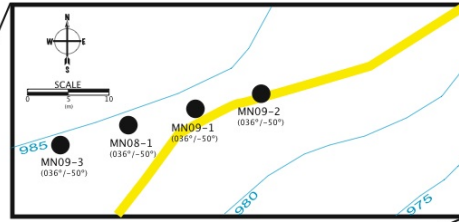

Plan Map of Drill Locations - Midnight Property

WEST HIGH YIELD RESOURCES
MIDNIGHT/ I.X.L./ O.K. & GOLDEN DRIP
2009 DIAMOND DRILLING PLAN
 H. Kim & C. Peck Date: December 7, 2009

LEGEND

- ⊙ Proposed hole
- Drilled holes
- - - Drill Access Road