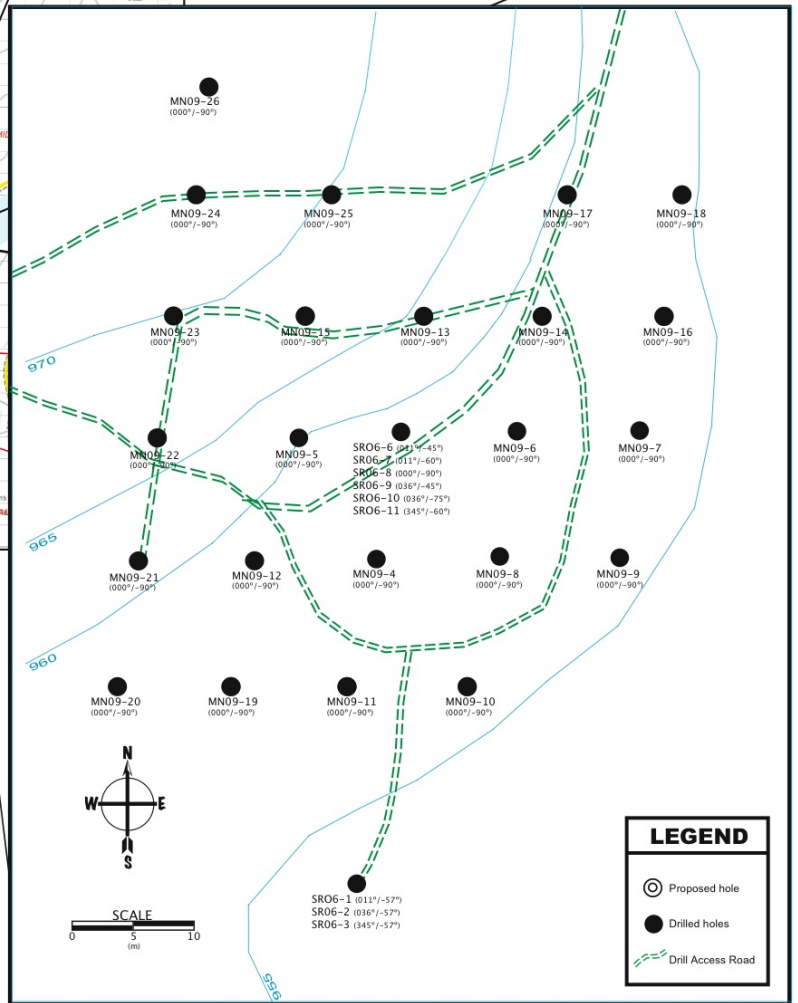

Plan Map of Drill Locations - Midnight Property

WEST HIGH YIELD RESOURCES
MIDNIGHT/ I.X.L./ O.K. & GOLDEN DRIP
2009 DIAMOND DRILLING PLAN
 H. Kim & C. Peck Date: December 7, 2009

LEGEND

- ⊙ Proposed hole
- Drilled holes
- - - Drill Access Road