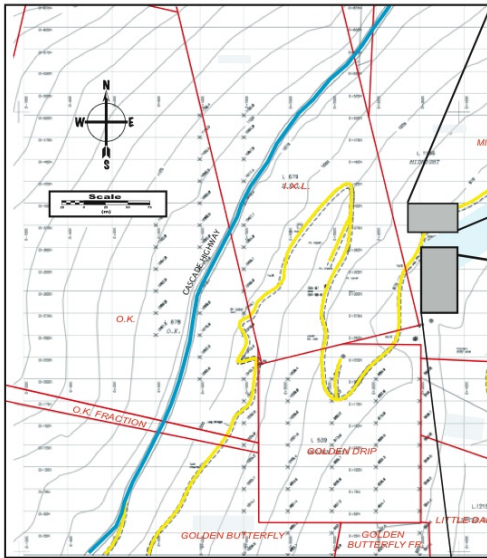

Plan Map of Drill Locations - Midnight Property

WEST HIGH YIELD RESOURCES
MIDNIGHT/ I.X.L./ O.K. & GOLDEN DRIP
2009 DIAMOND DRILLING PLAN
 H. Kim & C. Peck Date: December 7, 2009

LEGEND

- ⊙ Proposed hole
- Drilled holes
- - - Drill Access Road